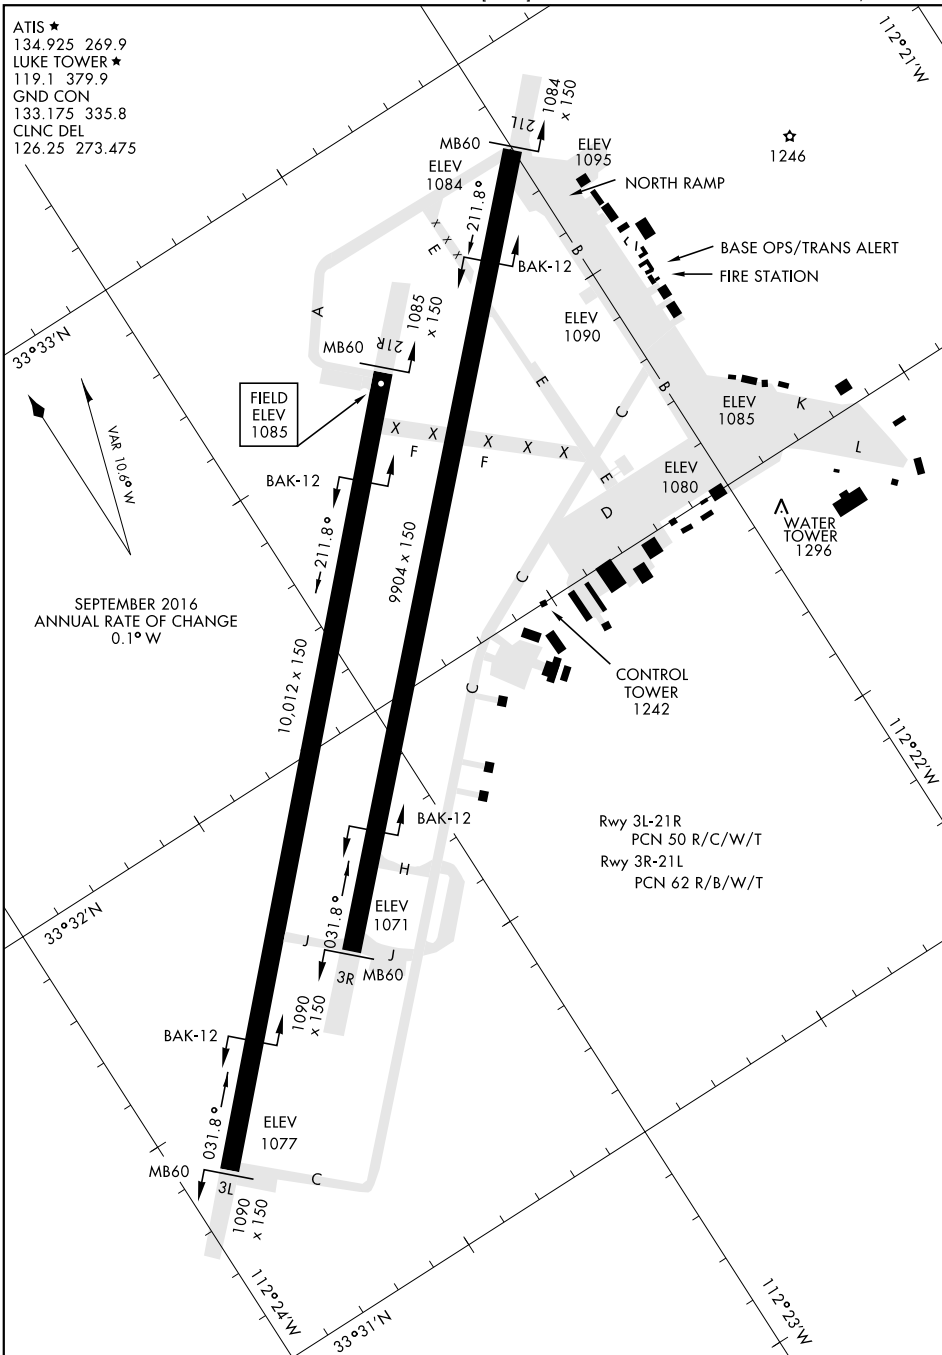

AIRPORT DIAGRAM

AFD-321 [USAF]

LUKE AFB (KLUF)

GLENDALE, ARIZONA

ATIS ★
 134.925 269.9
 LUKE TOWER ★
 119.1 379.9
 GND CON
 133.175 335.8
 CLNC DEL
 126.25 273.475

SW-4, 05 JAN 2017 to 02 FEB 2017

SW-4, 05 JAN 2017 to 02 FEB 2017

AIRPORT DIAGRAM

GLENDALE, ARIZONA