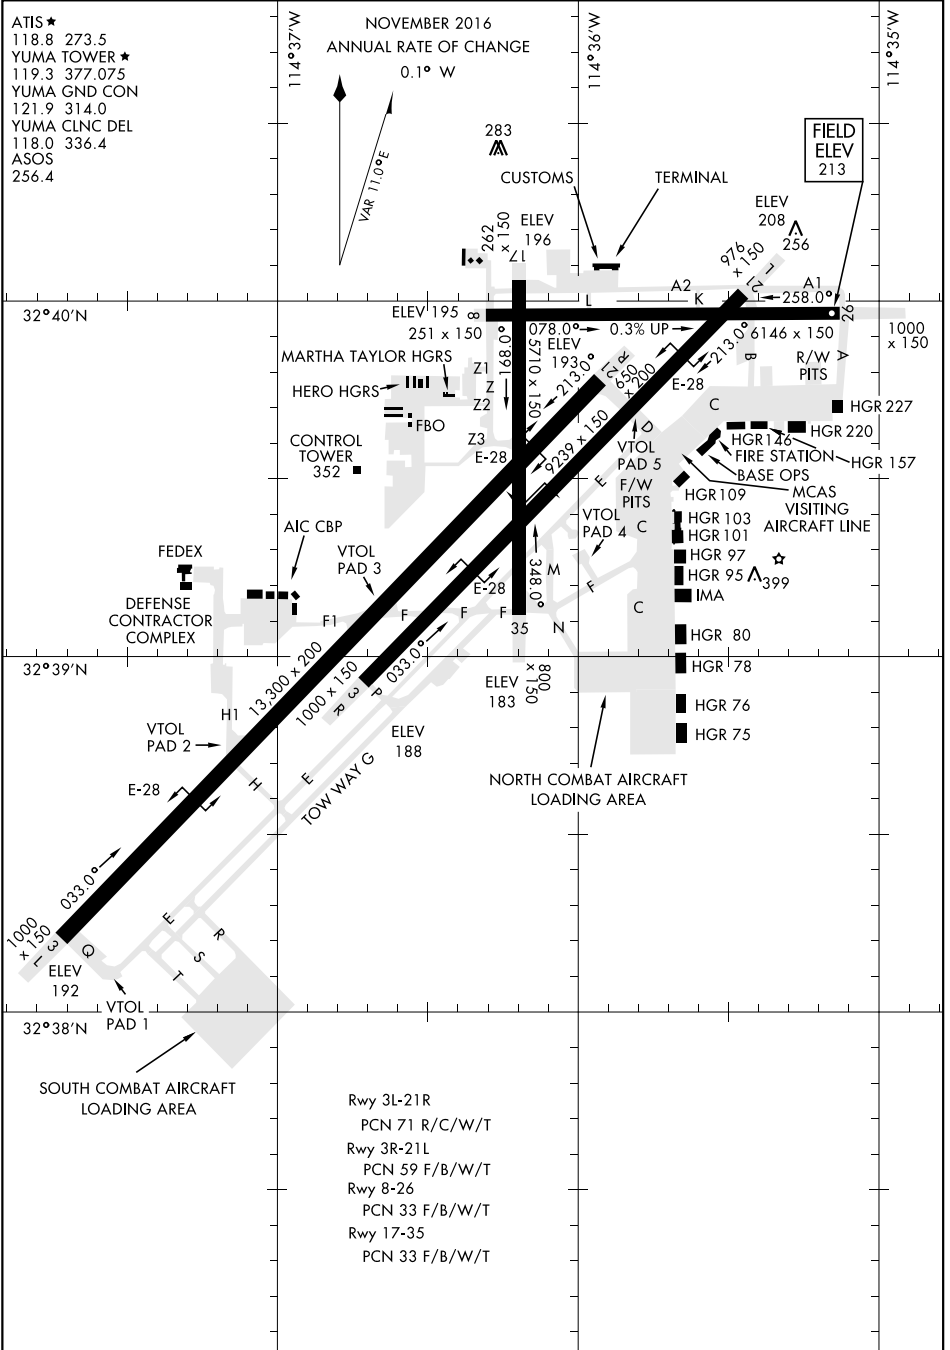

AIRPORT DIAGRAM

AFD-511 [USN]

YUMA, ARIZONA

SW-4, 05 JAN 2017 to 02 FEB 2017

SW-4, 05 JAN 2017 to 02 FEB 2017

AIRPORT DIAGRAM

YUMA, ARIZONA

YUMA MCAS/YUMA INTL (KNYL)