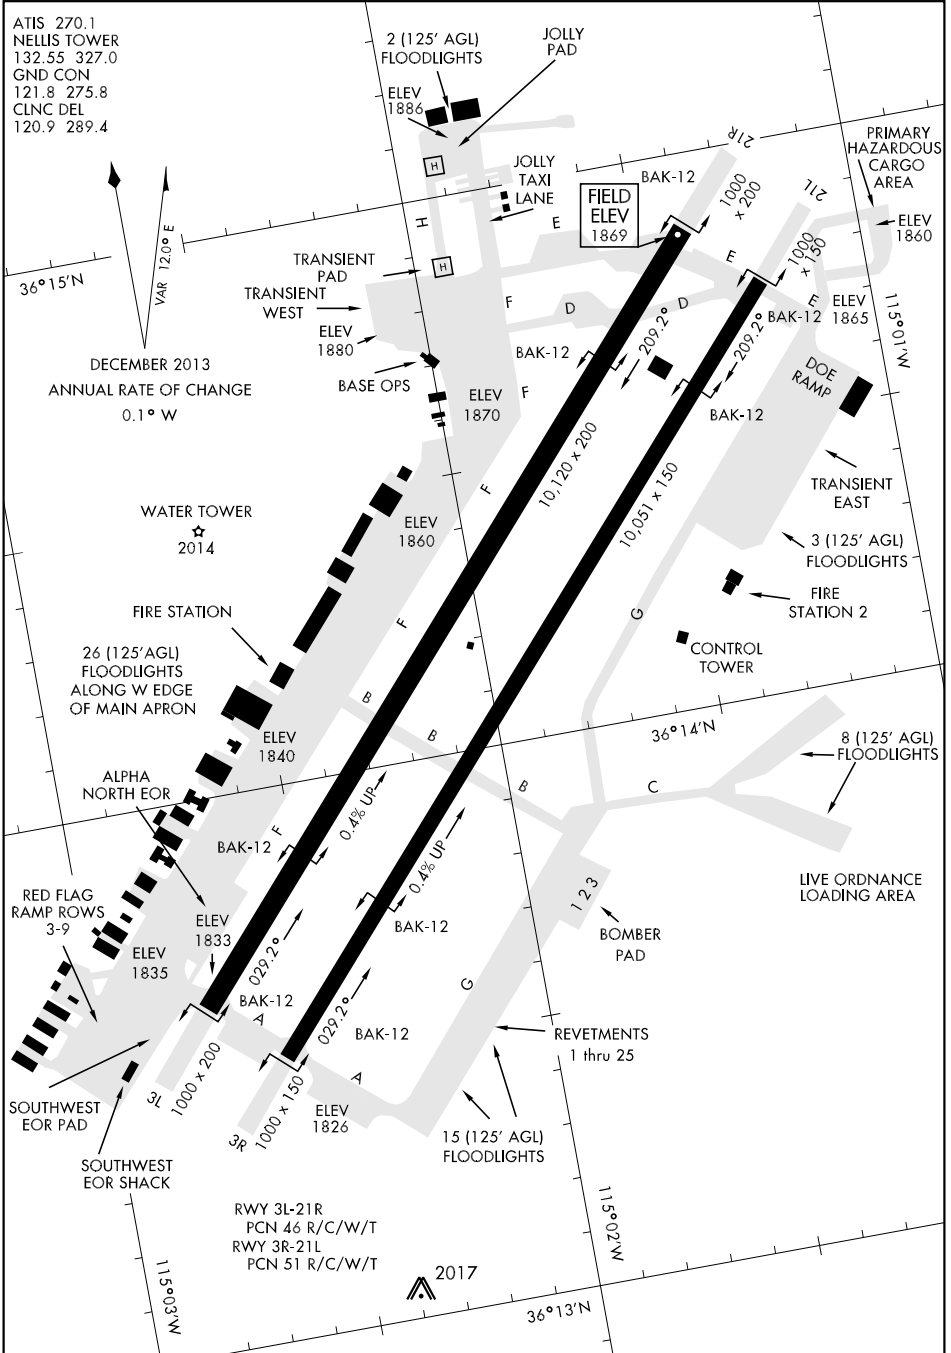

AIRPORT DIAGRAM

AFD-227 [USAF]

NELLIS AFB (KLSV)

LAS VEGAS, NEVADA

ATIS 270.1
 NELLIS TOWER
 132.55 327.0
 GND CON
 121.8 275.8
 CLNC DEL
 120.9 289.4

36°15'N
 VAR 12.0°E
 DECEMBER 2013
 ANNUAL RATE OF CHANGE
 0.1° W

SW-4, 05 JAN 2017 to 02 FEB 2017

SW-4, 05 JAN 2017 to 02 FEB 2017

AIRPORT DIAGRAM

LAS VEGAS, NEVADA

NELLIS AFB (KLSV)