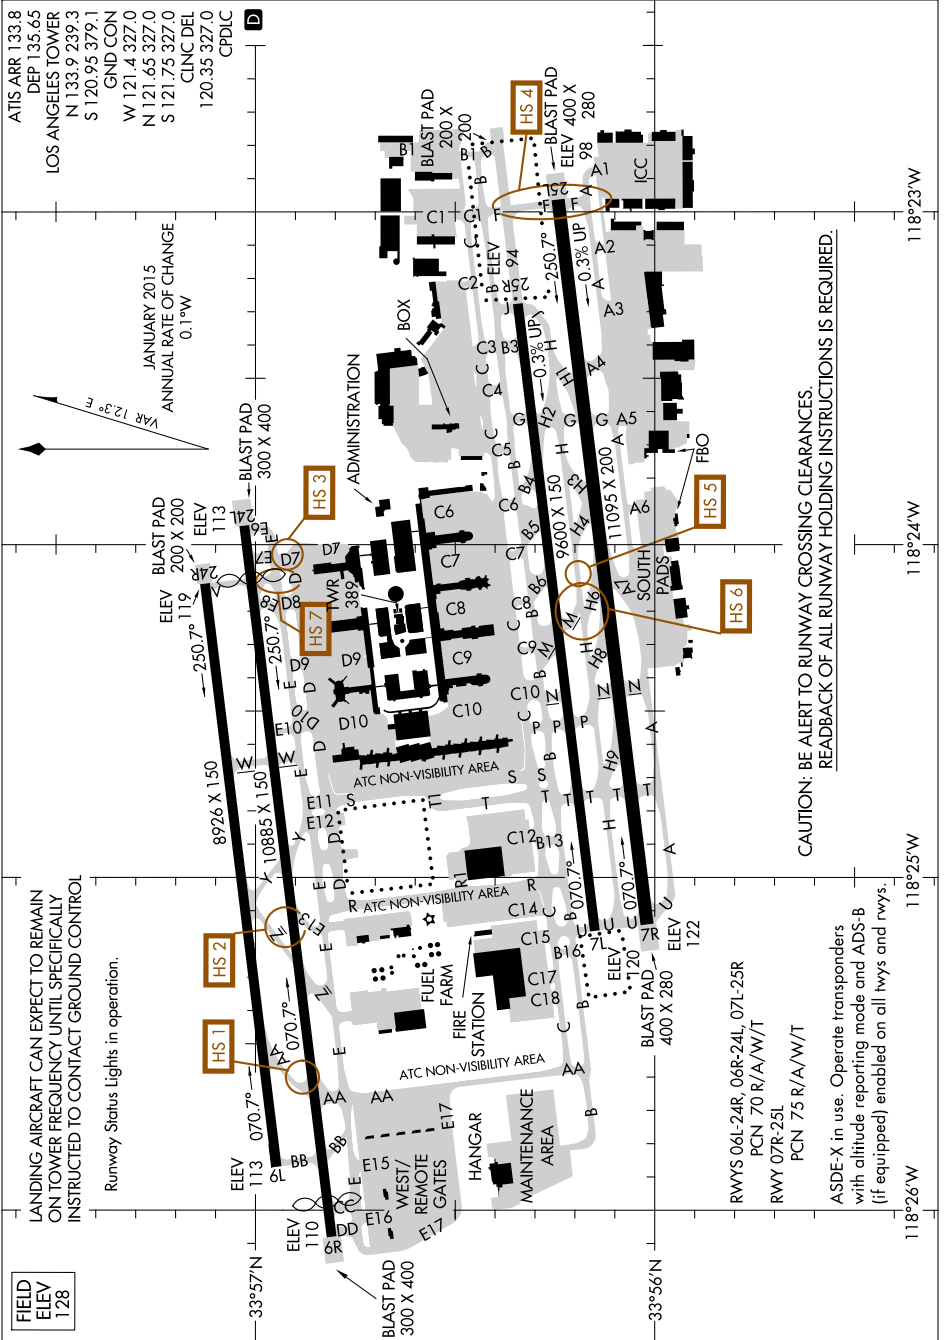

AIRPORT DIAGRAM

AL-237 (FAA)

LOS ANGELES INTL (LAX)
LOS ANGELES, CALIFORNIA

SW-3, 05 JAN 2017 to 02 FEB 2017

AIRPORT DIAGRAM

LOS ANGELES, CALIFORNIA
LOS ANGELES INTL (LAX)

SW-3, 05 JAN 2017 to 02 FEB 2017