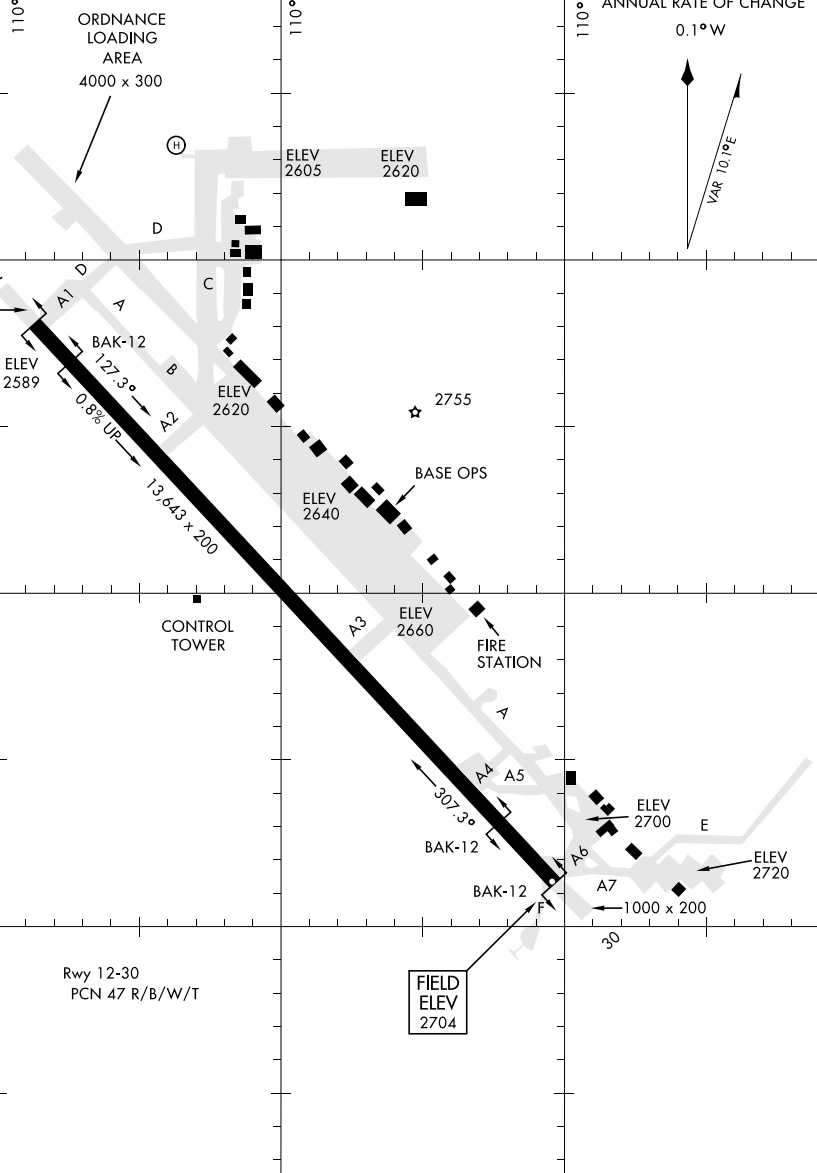

AIRPORT DIAGRAM

AFD-429 [USAF]

DAVIS-MONTHAN AFB (KDMA)

TUCSON, ARIZONA

ATIS ★
 270.1
 DAVIS-MONTHAN TOWER
 118.85 253.5
 GND CON
 121.8 275.8
 CLNC DEL
 121.8 275.8

NOVEMBER 2014
 ANNUAL RATE OF CHANGE
 0.1°W

SW-4, 05 JAN 2017 to 02 FEB 2017

SW-4, 05 JAN 2017 to 02 FEB 2017

AIRPORT DIAGRAM

TUCSON, ARIZONA
DAVIS-MONTHAN AFB (KDMA)